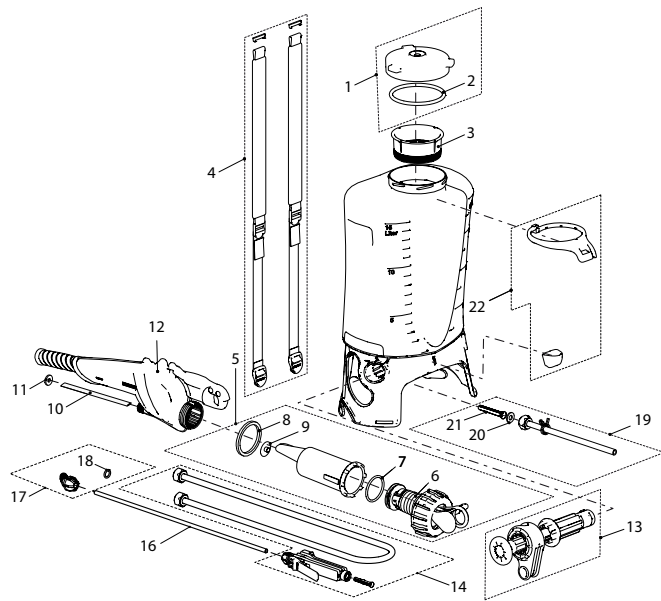

RPD 15 ABR, backpack sprayer (15 litres)

11924701

010106

Accessories (Pictures see page 51 ff)

Vario Gun, stepless variable one-hand operation from mist to jet

11558501

100821

Telescopic extension 45 - 90 cm, plastic/aluminium

11659001-SB

030098

Glass-fibre reinforced plastic spray tube, length 1 m

11497403

100890

Spray tube 1 m brass with adapter G1/4'e

11486401

040820

Spray hood oval, white, to insert

11871101

110066

Spray hood white, 12.5 cm, to insert

11864801

110042

Spray boom plastic, max. 4 bar, to insert, with 4 fanjet nozzles

11659801-SB

100975

Biofilter for the use of home-made spray mixtures

11475701-SB

100593

No Gasket set consisting of:

11941001

400150

2 Gasket 108x7

6 Bellows

7 O-Ring 36.x3.5

8 Gasket 48x4x4

9 Pump gasket

10 Suction tube L = 130 mm

11 Gasket 15x5.5x2

18 O-Ring 7.66x1.78

20 Gasket 15x7x1.5

21 Filter

No Spare parts

1 Lid assy. ø137 mm

10397202-SB

151007

3 Filter screen

77009699-SB

151038

4 Carrying belt, pair (a pair)

11923302

113999

5 Pump cpl. (without pump lever)

11939301

113906

12 Pump lever

11920201

113913

13 Pump lever joint cpl.

11939401

113920

14 Trigger and hose assy.

11637602-SB

710525

16 Spray tube 50 cm, straight, brass

11310402

710297

17 Adjustable nozzle 1.7 mm plastic brass

11889601

040943

19 Suction tube-set

11939501

113944

22 Spray tube support

11934001

113951