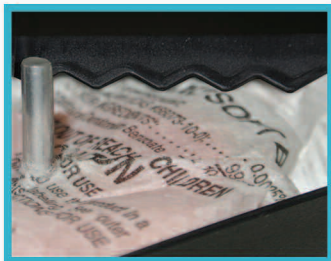

Protecta® EVO MOUSE™

PATENT PENDING

FAST SERVICE FOR FAST RESULTS

PRODUCT FEATURES:

- ▶ Speed of Service
 - EVO single-lock key allows for quick servicing
 - Holds twice as many BLOX as RTU so more mice can feed from station
- ▶ Versatility
 - EVO Mouse bait station works with either BLOX bait or Soft Bait
 - Bait rods included for added soft bait security
 - Place bait stations wherever rodents travel – around the perimeter of buildings, along rodent runways, in doorways, under pallets
 - Internal teeth clamp on soft bait paper to minimize paper displacement
 - Rounded back edge fits flush against wall coping in food accounts
- ▶ Quality
 - Built with special plastic polymer to extend the field life of the station and to withstand extreme environmental conditions
 - Designed with durable, one-piece construction living hinge

PRODUCT	CODE	INNER QTY	MASTER QTY
Protecta Evo Mouse	EM1212	12	144

More Than Meets The Eye

Madison, Wisconsin 53704 USA | Ph: (608) 241-0202 | Fax: (608) 241-9631

www.bellabs.com