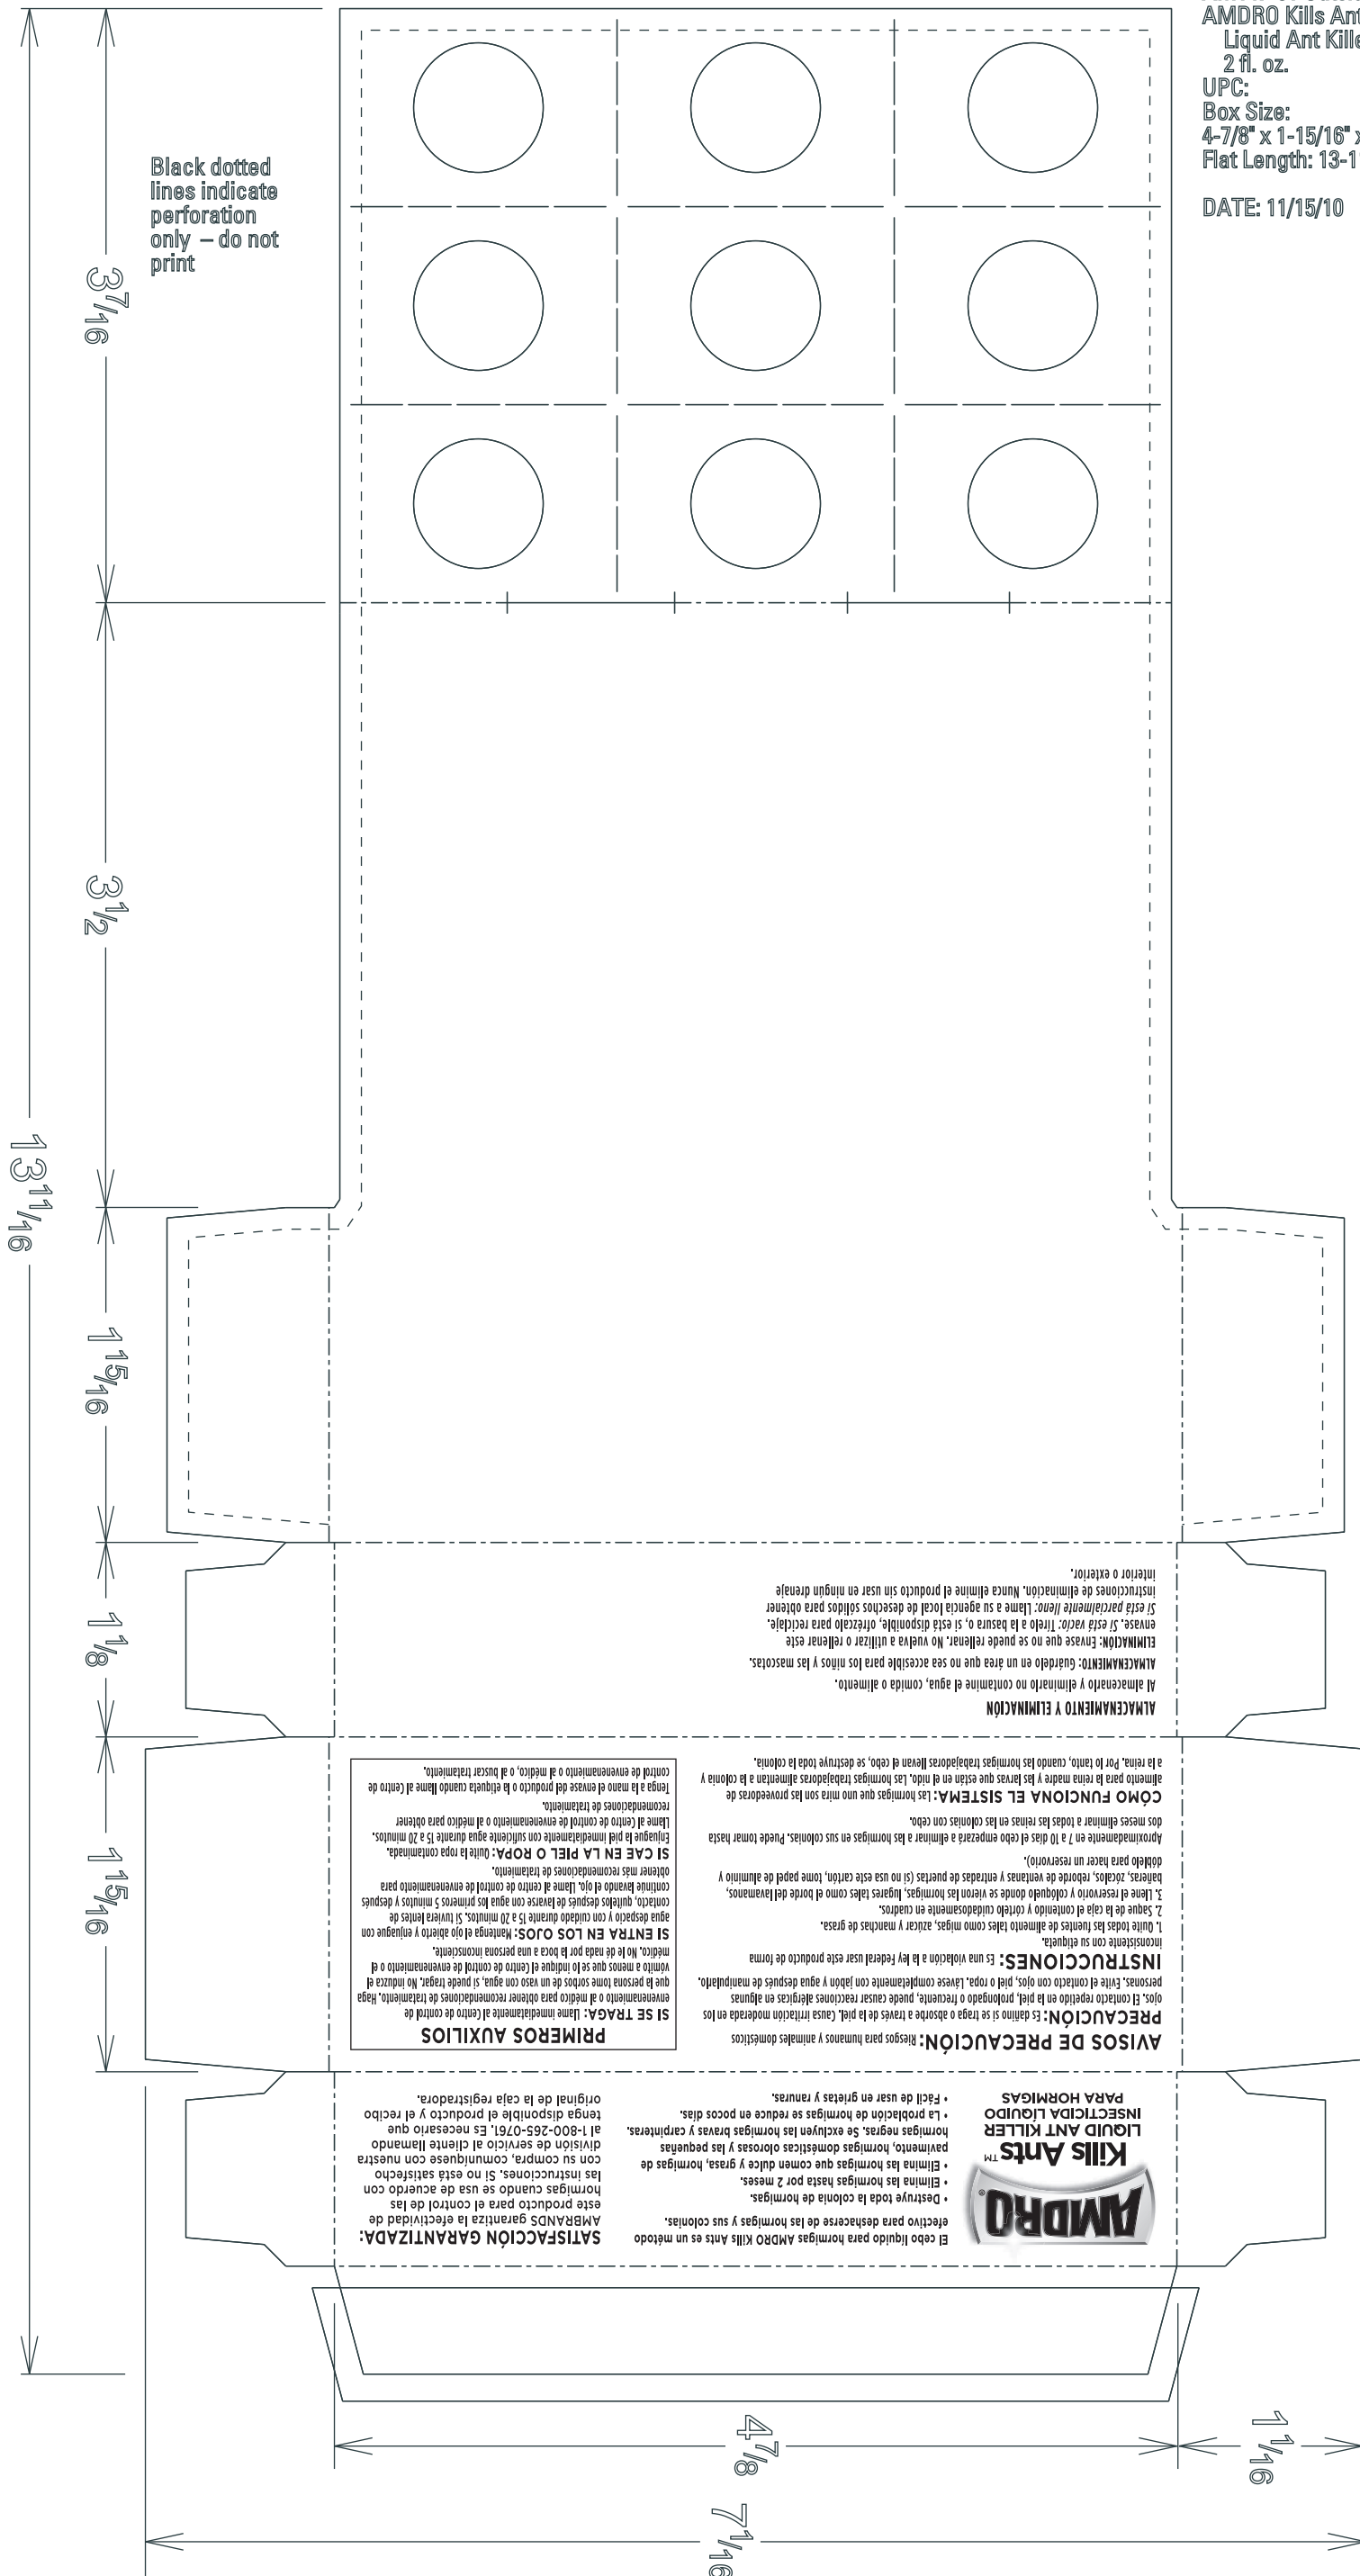

AM147-01 Outside
AMDRO Kills Ants
Liquid Ant Killer
2 fl. oz.
UPC:
Box Size:
4-7/8" x 1-15/16" x 1-1/8"
Flat Length: 13-11/16"

DATE: 11/15/10

File Path / Date / Time		Central Garden JOBS/Central Garden Jobs WIP/069246/069246_B/050_Production Art/MPLS_069246_B_Carton_K.ai 10/02/2011 12:14:57 PM	
Component #:	NA	Ink Colors	
Description:	Kills Ants Liquid Dropper 2oz Carton (Inside)	Black	
UPC #:	NA	UPC Check	
Consumer Unit Size:	W: 7.0625 IN H: 13.6875 IN.	Proofread/QC	
Program:	Adobe Illustrator CS4	Initial	Date
Printer:	NA	Schawk Minneapolis	Initial
Creation Date:	10.02.11	Numerical	Date
Rev. Date:		Scan Only	Quality Control
		☐ Pass	☐ Fail

The color on this copy will not match the final printed package. Schawk Minneapolis has checked this artwork for accuracy. Final approval is the client's responsibility. Please double check for errors before reproduction.