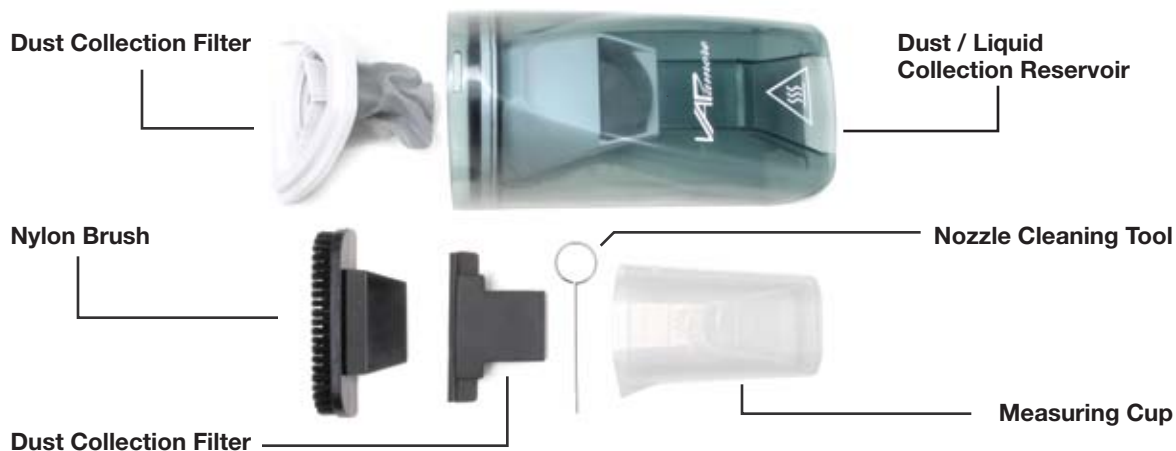

The steaming function provides two operating modes, instant high temperature dry vapor steam for general cleaning, or wet steam mode for larger or set in stains and spills, at the touch of a button. It can also be used as a conventional portable wet/dry vacuum without having to use a big and bulky shop vac.

The water tank holds 300mm of water supplying continuous steam for chemical free cleaning. The MR-50 features three operation modes: wet steam for deep stains, dry steam for general cleaning, powerful wet-dry vacuum.

SUPER HEATED STEAM

PET STAIN EXTRACTOR

WET / DRY VACUUM

Features:

Includes:

- Mr-50 Steam Cleaner
- Dust Collection Filter x 2
- Nylon Carpet and Upholstery Brush
- Smooth Surface Squeegee
- Steam Outlet Cleaning Tool
- Measuring / Filling Cup
- Dust Collection Reservoir
- Power Cord Tie