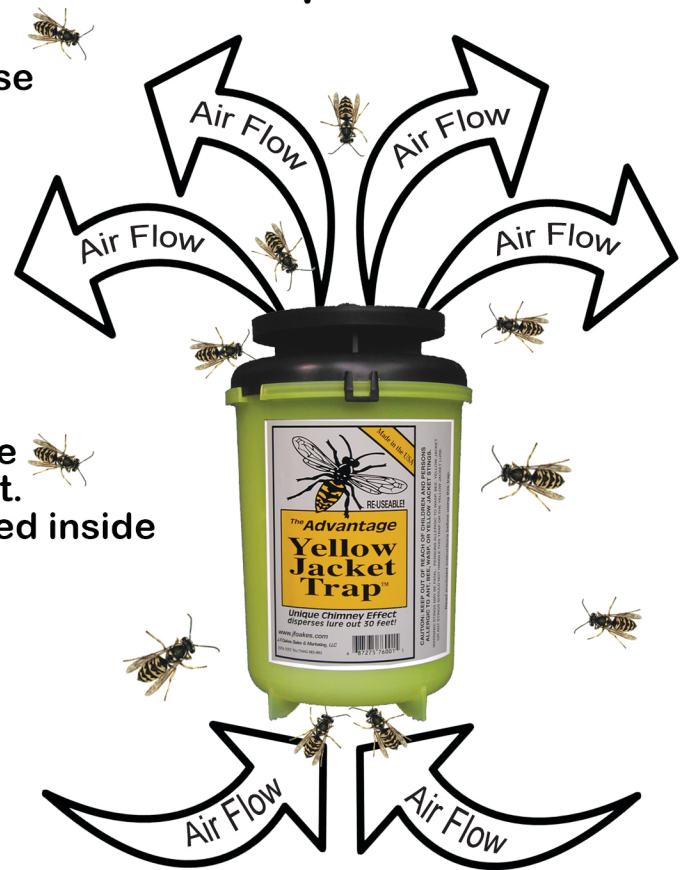

## Catch them with the professional Advantage Yellow Jacket Trap...

Top & Bottom entry holes increase air flow, pulling in yellow jackets from 30' or more.

Durable Permanent Trap Body will last many seasons saving money on trap replacements.

Yellow jackets are lured inside the trap and cannot find their way out. Complete instructions are included inside each trap. 6 traps/case.

2ea 15day Lure Foil Packets

Southern, Eastern, Common & German Yellow Jacket Banquet

Membrane for Western Yellow Jacket Lure

30-Day