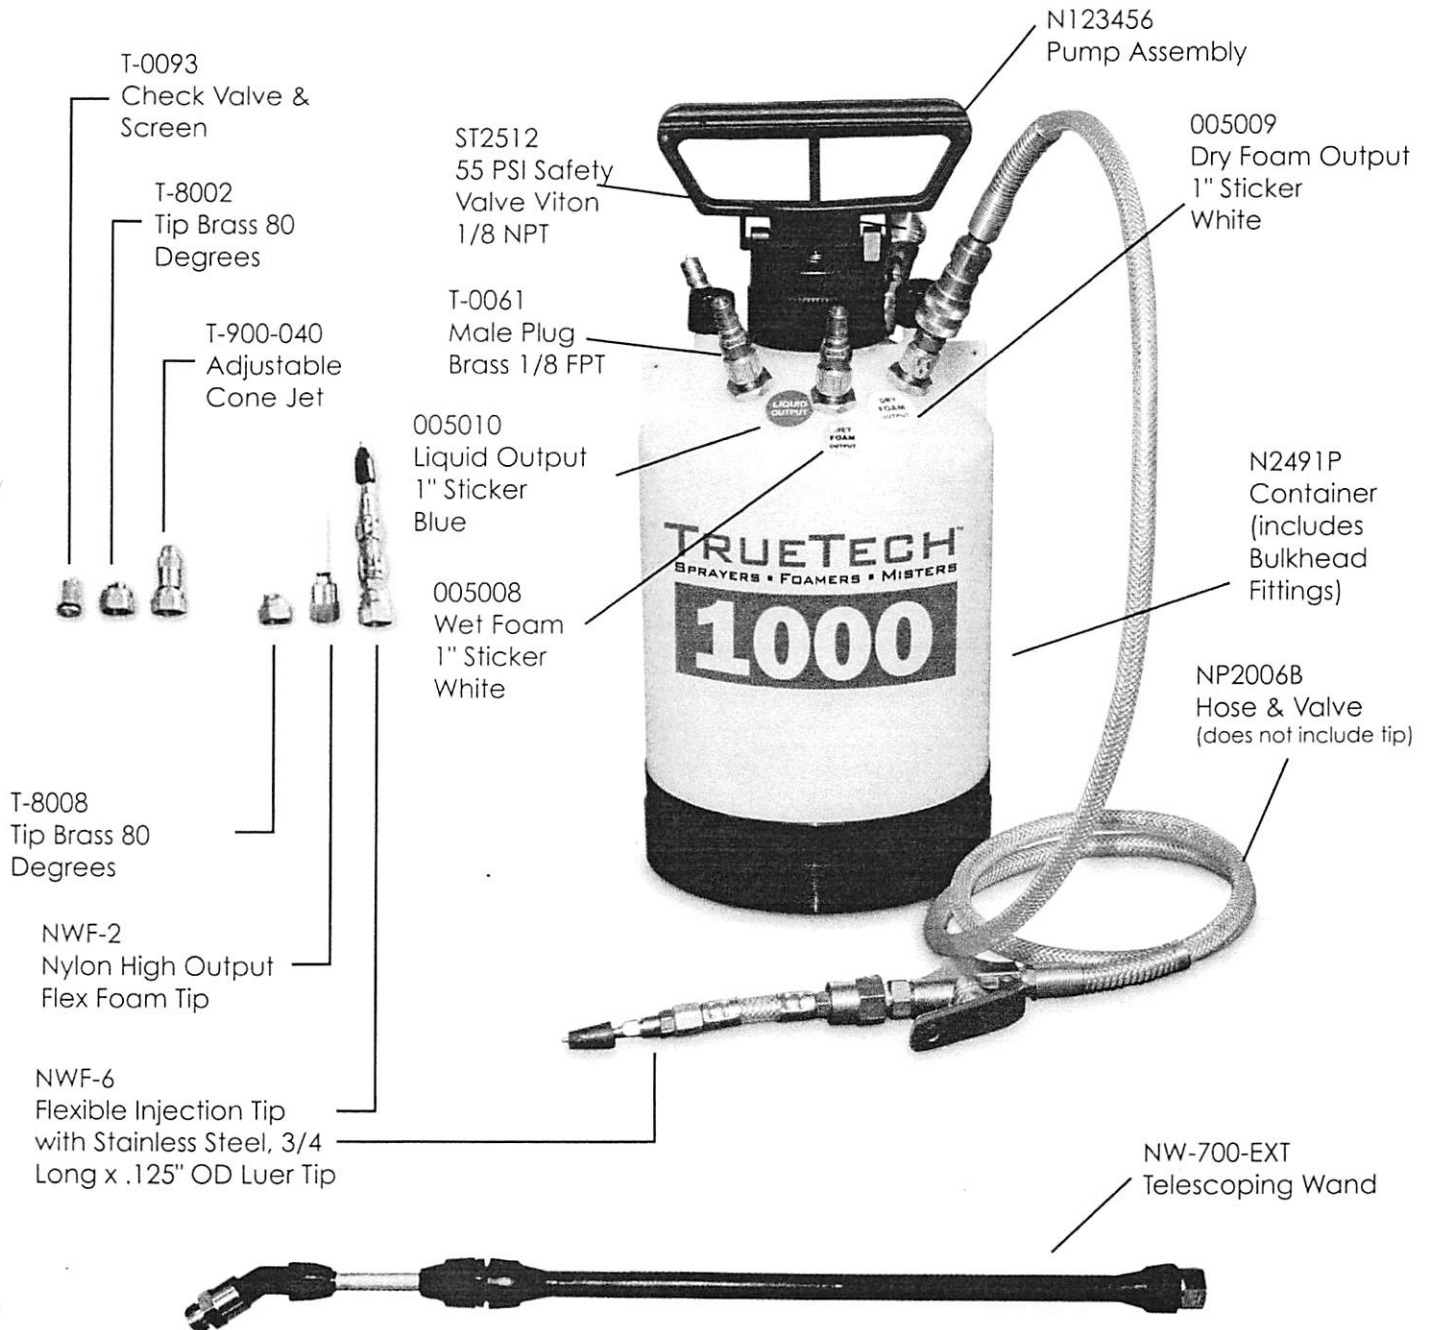

# PARTS LIST

TrueTech™ parts are handled by

**NPD** ph. 705.734.0932  
fax 705.734.1731

SALES@NPDPRODUCTS.COM

#	SKU	Description
1	N123456	Hand Pump Assembly
2	T-0061	Male Plug Brass 1/8" FPT
3	M26666	Bulk Head Assembly - Complete, 4 Pieces
4	3.000-6V700	O Ring - Bulk Head Fittings
5	ST2512	Safety Valve 55 PSI
6	5010	Liquid Foam Output Tube
7	5008	Wet Foam Output Tube
8	5009	Dry Foam Output Tube
9	N2491P	1 Gallon Replacement Tank - Complete
10	M26666A	Safety Valve Bulkhead

#	SKU	Description
1	NP2006B	Hose Valve Assembly Complete
2	T-0025	1 <sup>1</sup> / <sub>16</sub> x 1/4" NPT Body
3	T-0151	Trigger Handgun
4	T-0084	1/4 Hose PVC c/w Springs and Brass Fittings
5	T-0060	Coupler Brass 1/8" MPT
6	NW-700-EXT	Wand Telescoping - No Tips
7	T-8002	Fan Spray Tip - Liquid
8	T-8008	Fan Spray Tip - Foam
9	T-0093	Screen Check Valve
10	NT-3/4SS-12	Injection Tip + Rubber Cone
11	T-900-040	Pin + Cone Liquid Spray Tip
12	NWF-2	High Output Foam Tip
13	NWF-6	Flexible Injection Tip - Foam