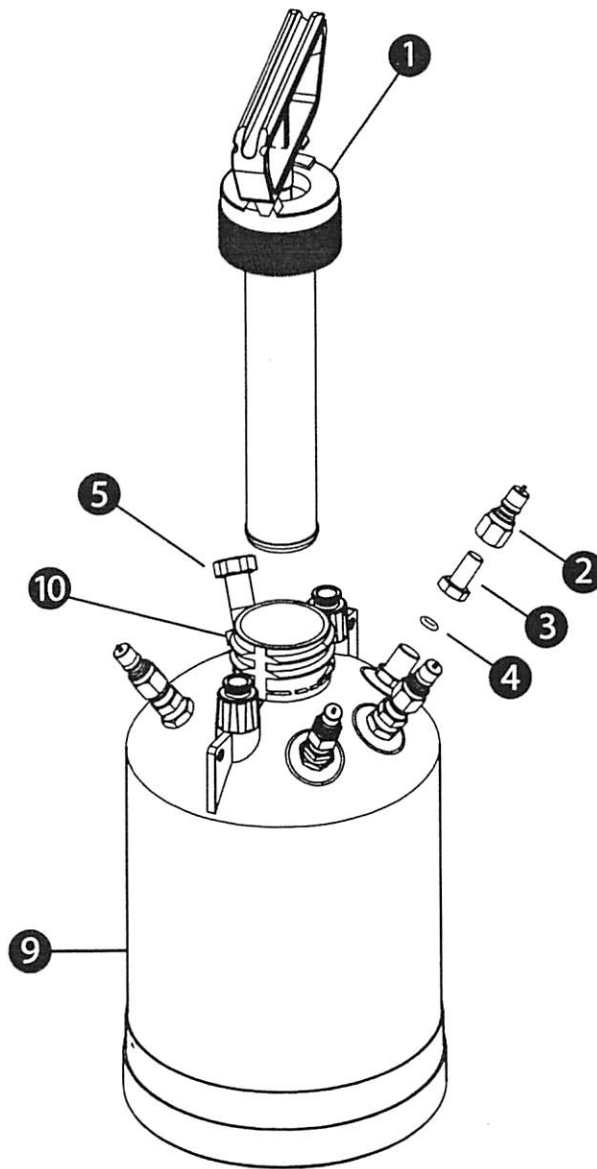

# PARTS LIST

TrueTech™ parts are handled by

**NPD** ph. 705.734.0932  
fax 705.734.1731

SALES@NPDPRODUCTS.COM

#	SKU	Description
1	N123456	Hand Pump Assembly
2	T-0061	Male Plug Brass 1/8" FPT
3	M26666	Bulk Head Assembly - Complete, 4 Pieces
4	3.000-6V700	O Ring - Bulk Head Fittings
5	ST2512	Safety Valve 55 PSI
6	5010	Liquid Foam Output Tube
7	5008	Wet Foam Output Tube
8	5009	Dry Foam Output Tube
9	N2491P	1 Gallon Replacement Tank - Complete
10	M26666A	Safety Valve Bulkhead

#	SKU	Description
1	NP2006B	Hose Valve Assembly Complete
2	T-0025	1 <sup>1</sup> / <sub>16</sub> x 1/4" NPT Body
3	T-0151	Trigger Handgun
4	T-0084	1/4 Hose PVC c/w Springs and Brass Fittings
5	T-0060	Coupler Brass 1/8" MPT
6	NW-700-EXT	Wand Telescoping - No Tips
7	T-8002	Fan Spray Tip - Liquid
8	T-8008	Fan Spray Tip - Foam
9	T-0093	Screen Check Valve
10	NT-3/4SS-12	Injection Tip + Rubber Cone
11	T-900-040	Pin + Cone Liquid Spray Tip
12	NWF-2	High Output Foam Tip
13	NWF-6	Flexible Injection Tip - Foam

P/N	Part Description	Ref. Images
3.000-6V700	O Ring - Bulk Head Fittings	
005002-AIR 005008-WET 005009-DRY 005010-LQ	1" Labels Warning, Yellow	
T-0025	Brass Cap	
2-112N900	O Ring Output Spray Tips Nut	
T-0151	Handgun	
125-4B	1/4" x 1/4" Hose Barb x Male Pipe	

P/N	Part Description	Ref. Images
125-4A	1/4" x 1/8" Hose Barb x Male Pipe	
PVC-84	1/4 Inch Clear braided hose (60 inches)	
9314	Hose Guard for 1/4" Clear Braided Hose	
T-0060	Coupler Brass 1/8 FPT	
T-0022	11/16 x 1/4 NPT TT	
A1305-U	Male Luer Lock (7/6" hex), 1/8" NPT	