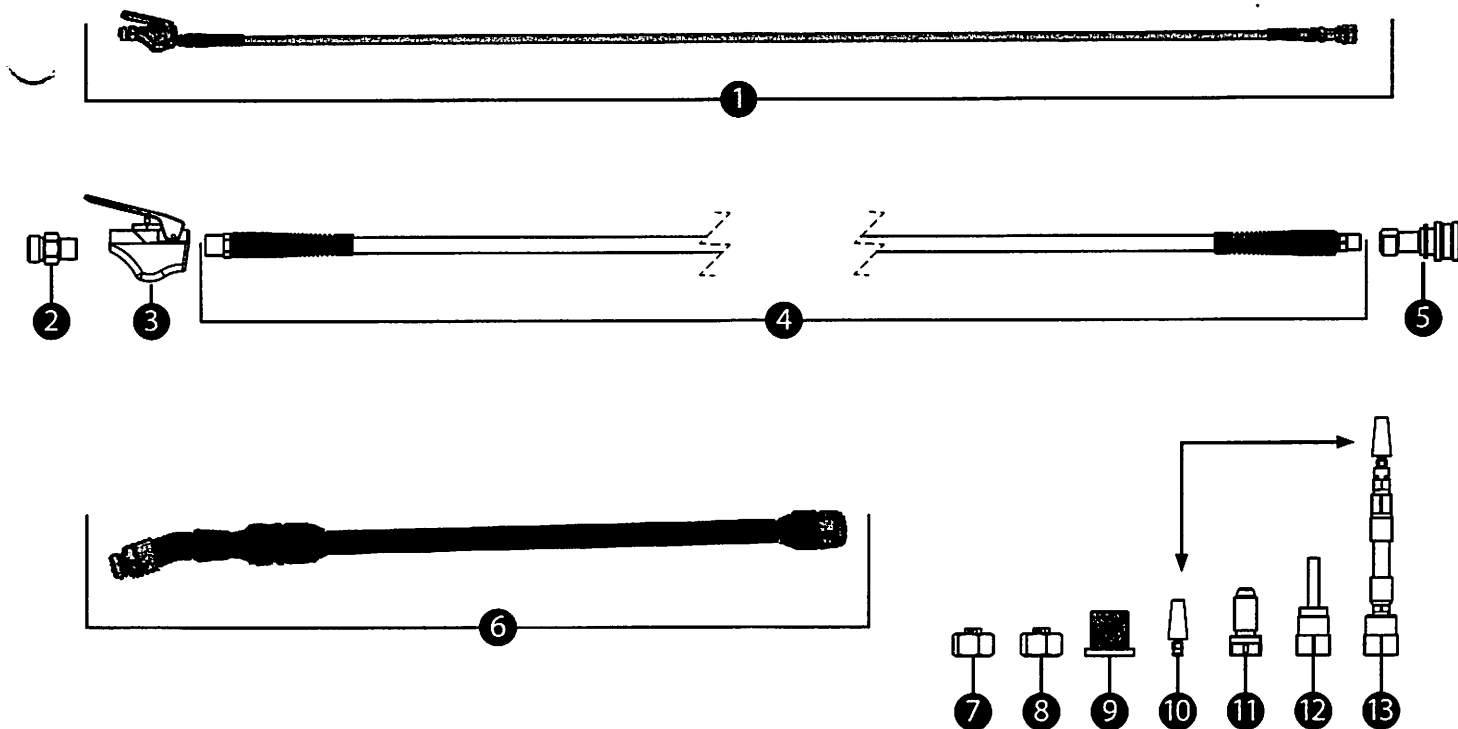

# PARTS LIST

TrueTech™ parts are handled by

**NPD** ph. 705.734.0932  
fax 705.734.1731

SALES@NPDPRODUCTS.COM

#	SKU	Description
1	N123456	Hand Pump Assembly
2	T-0061	Male Plug Brass 1/8" FPT
3	M26666	Bulk Head Assembly - Complete, 4 Pieces
4	3.000-6V700	O Ring - Bulk Head Fittings
5	ST2512	Safety Valve 55 PSI
6	5010	Liquid Foam Output Tube
7	5008	Wet Foam Output Tube
8	5009	Dry Foam Output Tube
9	N2491P	1 Gallon Replacement Tank - Complete
10	M26666A	Safety Valve Bulkhead

#	SKU	Description
1	NP2006B	Hose Valve Assembly Complete
2	T-0025	1 <sup>1</sup> / <sub>16</sub> x 1/4" NPT Body
3	T-0151	Trigger Handgun
4	T-0084	1/4 Hose PVC c/w Springs and Brass Fittings
5	T-0060	Coupler Brass 1/8" MPT
6	NW-700-EXT	Wand Telescoping - No Tips
7	T-8002	Fan Spray Tip - Liquid
8	T-8008	Fan Spray Tip - Foam
9	T-0093	Screen Check Valve
10	NT-3/4SS-12	Injection Tip + Rubber Cone
11	T-900-040	Pin + Cone Liquid Spray Tip
12	NWF-2	High Output Foam Tip
13	NWF-6	Flexible Injection Tip - Foam